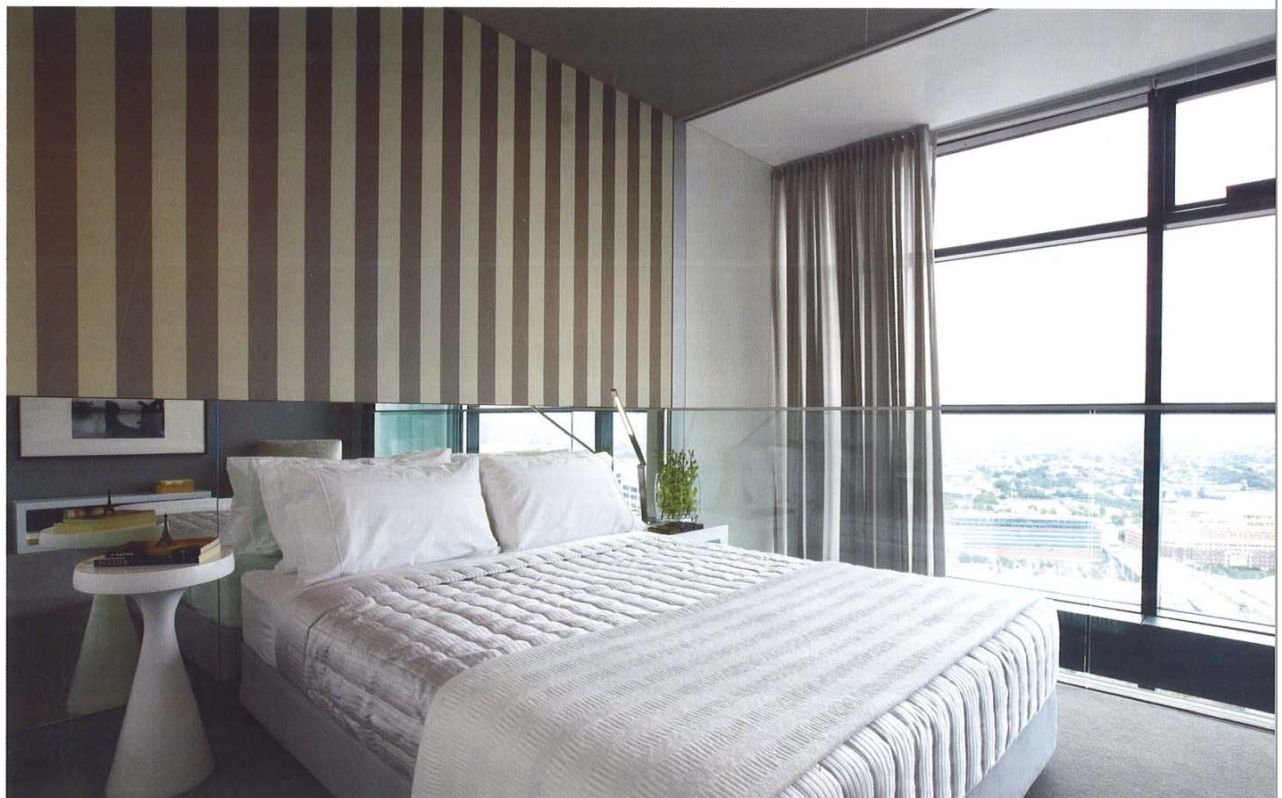

dressed with a perspex-encased 12th-century mirror also give character and dimension to this room.

The second bedroom is set up as an ideal guest room and is located on the mezzanine floor. This space overlooks the creatively placed day bed below, with a floor-to-ceiling glass window welcoming the views of the city. Innovatively designed, glass bi-folds help to distinguish the room from below, creating a private retreat. It's the use of elegant striped wallpaper on the wall and the length of mirrors that run behind the bed that gives this room a unique feel.

Large glass windows surround this luxury apartment that looks out to picturesque Sydney. The harmony not only lives in the home's interior; it is also the light and colour that comes from the surrounds that creates the perfect balance, setting this residence apart from the rest. **CHD**

RIGHT Mirrored walls in the bathroom create a unique atmosphere. **BELOW** Half-striped wallpaper and a half mirror make for an interesting bedroom style. **OPPOSITE PAGE TOP** Soft grey hues combined with white produce an alluring romantic feel to this bedroom. **OPPOSITE PAGE BELOW** With an illuminating golden wall the kitchen is a standout feature of the apartment.

RL DESIGN

TEL 02 9331 4066

WEBSITE www.rldesign.com.au

PHOTOGRAPHY Tom Evangelidis