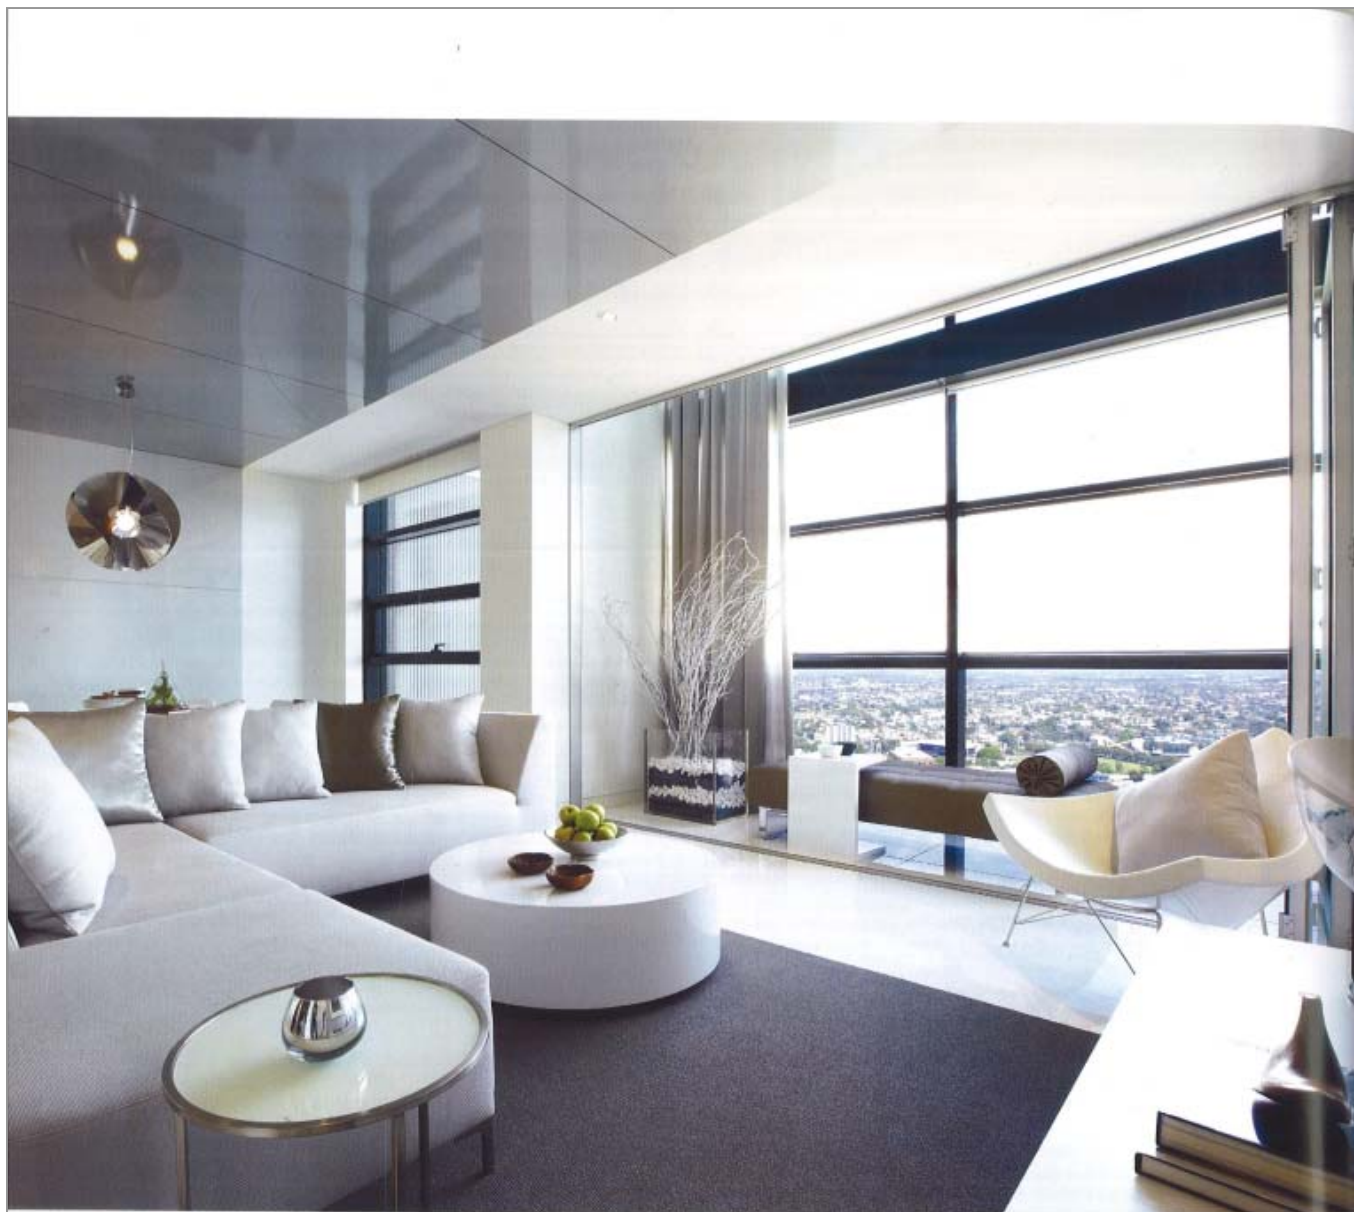

www.completehome.com.au

ALL THE RIGHT NOTES

A luxury apartment in the heart of Sydney caters to music lovers everywhere

LOCATED ON THE 50th floor of the Sydney landmark, Lumiere Residences, is an apartment unlike any other. Designed by RLD's Andrea de Cruz, the two-bedroom, two-bathroom, two-storey apartment combines a soft monochromatic white palette with a musical setting.

The entry hall features a dedicated music alcove and photo gallery, creatively customised for a music lover. Black and white photographs

displaying a history of orchestral performance are hung against a mirror to create the mood as you first enter the apartment.

ABOVE TOP Stunning city views can easily be seen from the floor-to-ceiling windows. **ABOVE** Black and white photographs displaying a history of orchestra and performance are hung together as you first enter the apartment. **OPPOSITE PAGE** The choice of basic white pieces create a clean-cut look of style throughout the entire apartment.